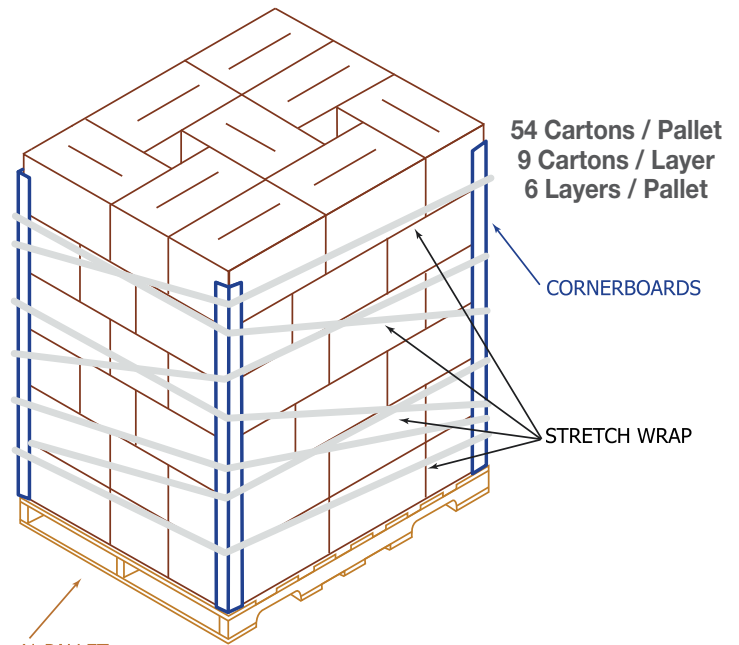

## Packaging Available:

### FULL CARTON (Approximately 40 LB)

Outer Dimension: 17 1/16" l x 11 3/8" w x 10 3/4" h  
 Inner Dimension: 16 13/16" l x 11 1/8" w x 10 9/16" h

Count	63	75	95	115	140	165	200	235
-------	----	----	----	-----	-----	-----	-----	-----

### CONSUMER PACK (Approximately 8 LB)

Outer Dimension: 11 3/4" l x 9 5/8" w x 6 7/16" h  
 Inner Dimension: 10 7/8" l x 9 1/2" w x 6 1/4" h

Lemon Size	63	75	95	115	140	165	200	235
Count	18	22	26	30	36	44	54	64